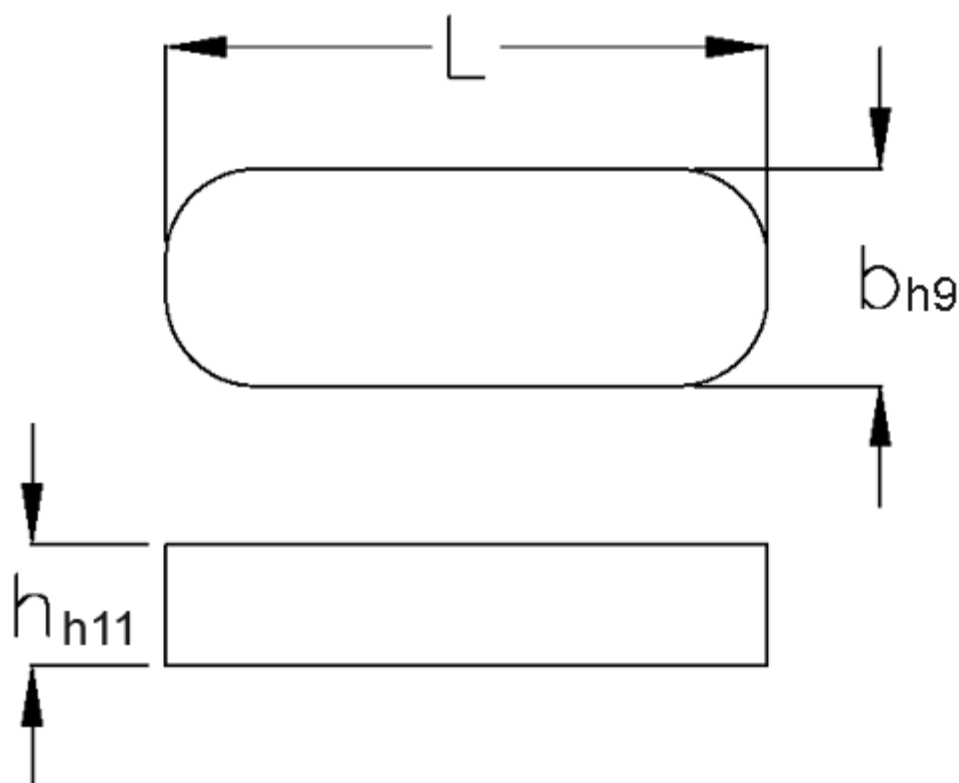

Article number: 090587201

Description: KLEE Feather keys A 8x7x20 DIN 6885
Matr. 1.4571 Stainless

Measures

b	= 8
h	= 7
L	= 20.0
Tolerance b	= 0.036
Tolerance h	= 0.090
Tolerance L	= -0,3